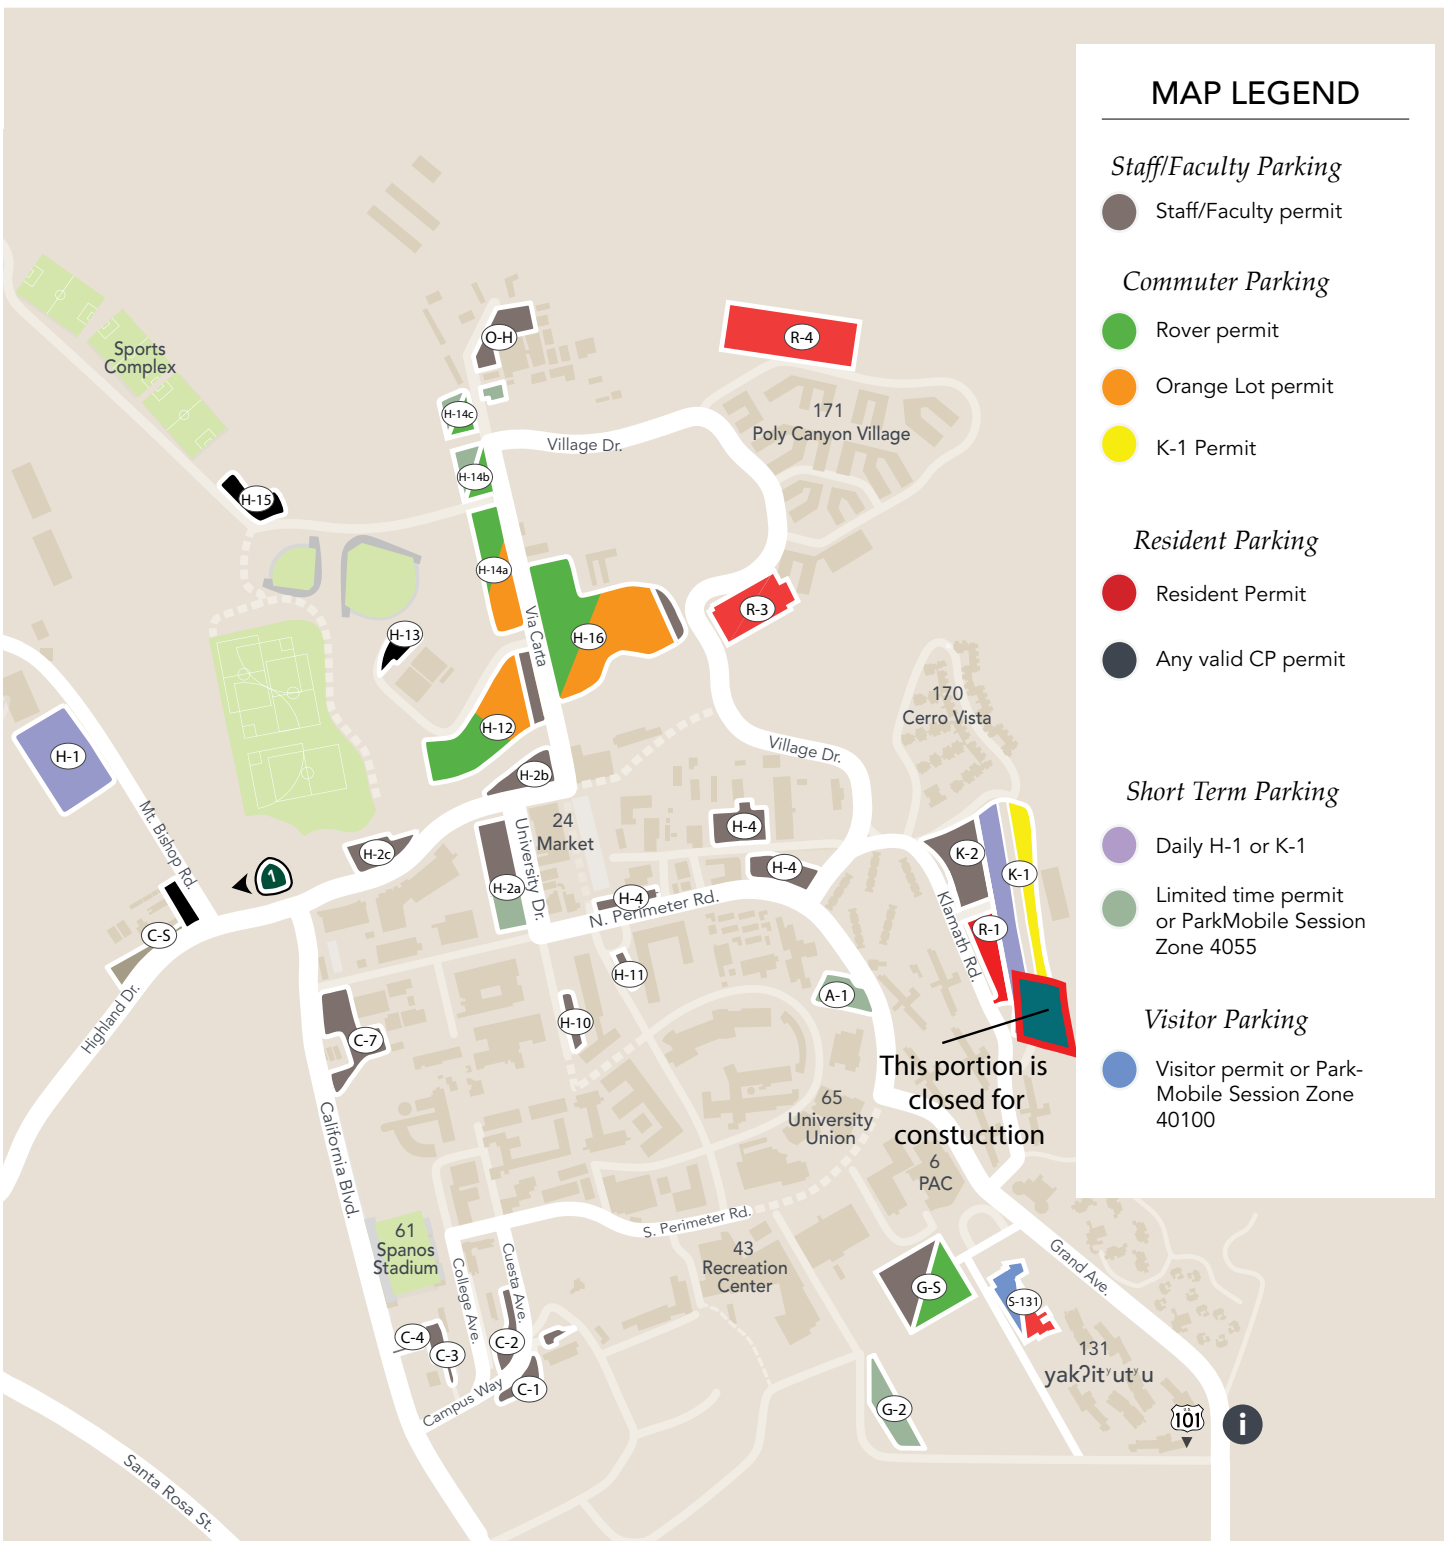

Cal Poly Parking Designations

Effective Fall Quarter, 2021

Please visit parking.calpoly.edu for parking regulations. Questions? Contact Transportation and Parking Services at (805) 756-6654